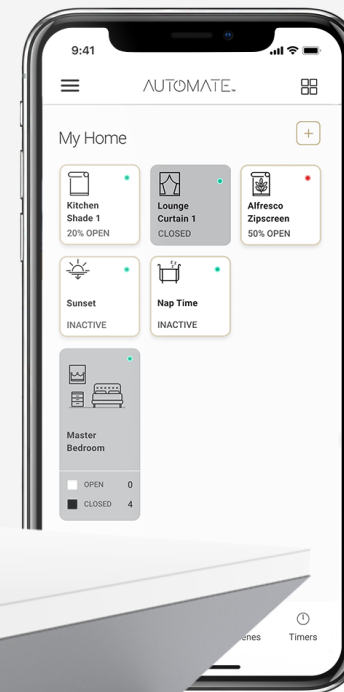

Confidence in local teams, providing **responsive support**

Confidence in a complete solution offering **designed to work together**

Bring Smarter Living to your Customers